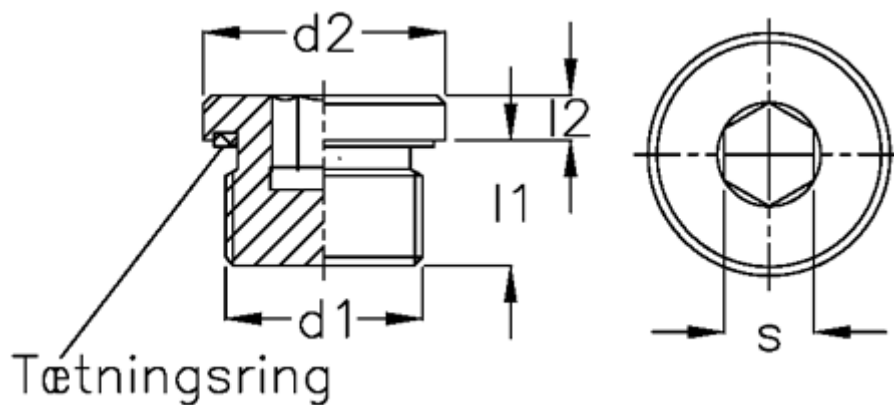

Data Sheet

Article number: 20250512

Description: E+G

Threaded plug GN 749-M12x1,5-A

Measures

Clamp	= 20
d1	= M12x1,5
d2	= 17
l1	= 12
l2	= 5.0
Pressure	= 400
s	= 6